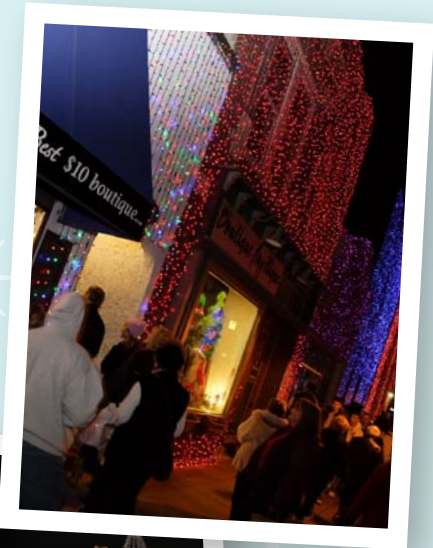

Holiday Cards

Send your friends and family a little piece of Downtown Rochester this holiday season. The Big, Bright Light Show Holiday Cards are packaged in sets of 25 cards and envelopes and sell for \$15.00. The cards are available at the Rochester DDA Office, 308 1/2 Main Street.

For more information, please call 248/656-0060.
www.DowntownRochesterMI.com
www.facebook.com/BigBrightLightShow

The Big, Bright Light Show

November 28 –
January 1, 2011

6:00 pm – Midnight

Presented by:

The Big, Bright Light Show

The Big, Bright Light Show is a stunning holiday light display unlike any other in the Midwest. Downtown is ready to shine with over 1,500,000 points of shimmering, glimmering light!

Don't miss the Snowflake Spectacular, presented by Frank Rewold & Son. The Western Knitting Mill on Water Street is home to this magical display of over 75 giant snowflakes that dance to the beat of holiday music.